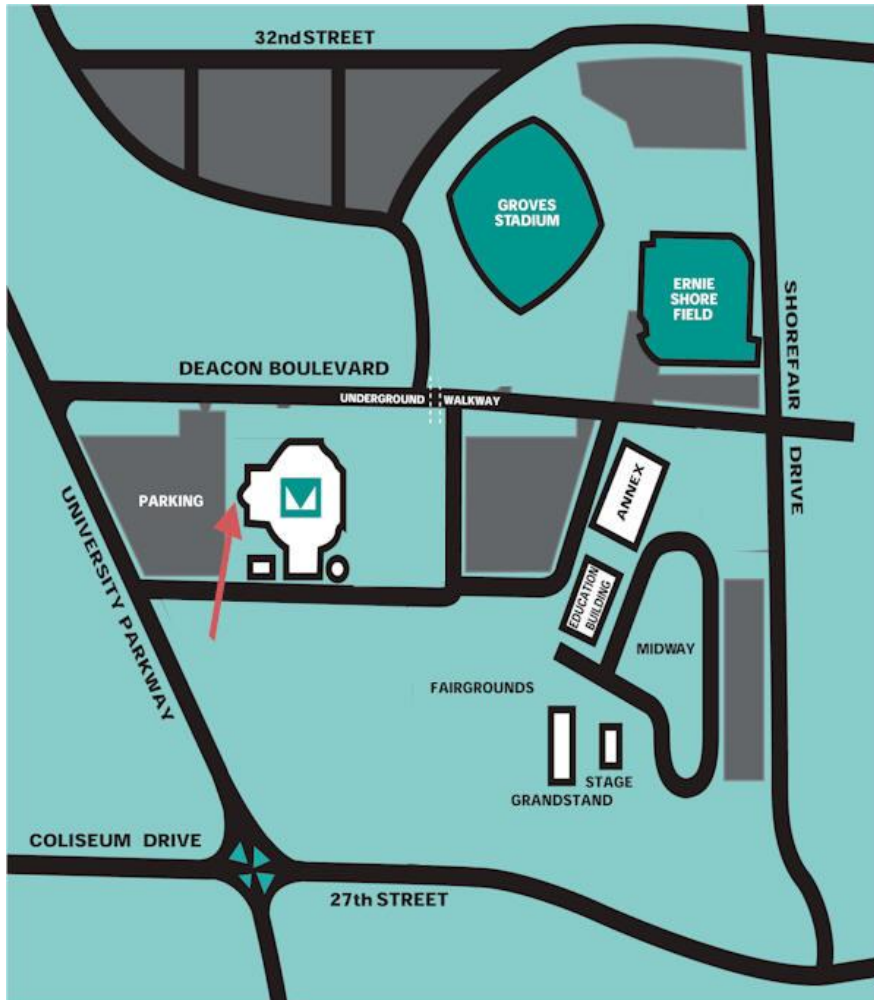

# Reynolda Rotary Meeting Date and Place

We meet at [LJVM Coliseum](#) in the **Winston Room**, on the University Parkway side of the building

on Fridays at **12:30pm**

### **From The Southwest/West/Northwest**

- Take I 40 East to Business 40.
- Exit Wake Forest/Silas Creek Northbound.
- Follow Silas Creek.
- Take Right onto University Parkway.
- Left onto Deacon Blvd.

### **From the South/Southeast Via US 52**

- Exit Akron Drive.
- Left over the bridge.
- Left onto Reynolds Blvd.
- Left onto Shorefair Drive.
- Right on Deacon Blvd.
- Look for the Coliseum signs.

### **From the East Using I 40 West**

- Exit US 52 North.
- Exit Akron Drive.
- Left over bridge.
- Left onto Reynolds Blvd.
- Left onto Shorefair Drive.
- Right on Deacon Blvd.
- Look for the Coliseum signs.